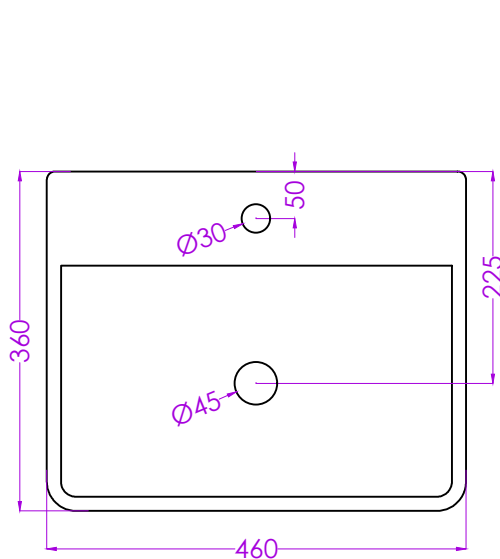

AVANTE GERM FREE G3715PW0403 WASH BASIN
AVANTE GERM FREE G3717PW0002 HALF PEDESTAL

JOHNSON

PLAN

BACK