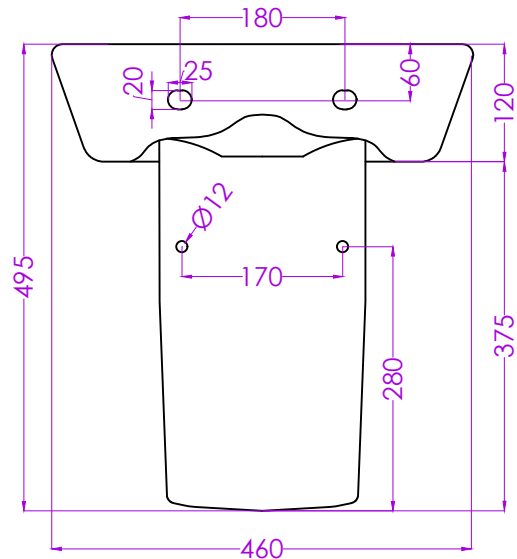

AVANTE GERM FREE G3715PW0403 WASH BASIN
AVANTE GERM FREE G3717PW0002 HALF PEDESTAL

JOHNSON

PLAN

BACK